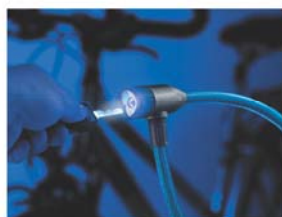

**BURG
WÄCHTER**

ALWAYS THE
SAFE CHOICE!

Locks & Bolts

Bicycle Locks

260

260
Solid steel cable lock
 • automatic locking

Art.-No.	EAN		Length	Ø	
	4003482...		cm	mm	
260 60	11700 2	10	60	8,0	77R

340 L

Art.-No.	EAN		Length	Ø	
	4003482...		cm	mm	
550 80	18050 1	5	80	15,0	71R

560

Strong cable lock

- 6 pin cylinder lock
- practical frame carrier

Art.-No.	EAN	Length	Ø	
560 90	11020 1	90	15,0	71R

560

570

Extremely strong steel cable lock