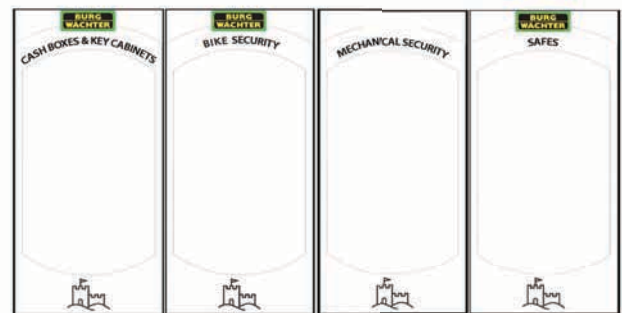

Display solutions

The Security Shop - Locksmith Shop Fitout

- Independent to suppliers and brands
- Adjustable to any shop size
- Themes create a clear lay-out

For information on the BURG-WÄCHTER Security Shop please visit www.burgsecurity.com.au or contact SIEPER & Co.

The new Bikelock-Center Security for hobbies and leisure!

- Universal usage, double sided
- Dimensions:
Height: 205 cm (incl. Display)
Width: 60 cm
Depth: 60 cm

LockCenter 12

Padlock display

- Compact, variable, informative
- Individual assortments possible
- Includes 12 anti-theft-hooks and price tags
- Dimensions:
Height: 55 cm
Width: 37 cm
Depth: 25 cm