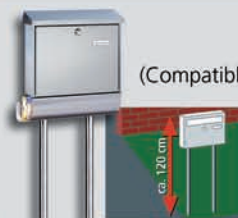

Universal 150

(Compatible with all letterboxes)

H x Ø (mm)
1500 x 34