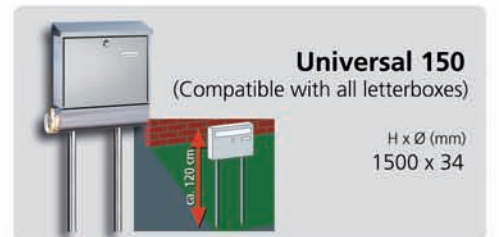

Borkum (Cat. 3878 Ni)

Borkum 3878 Ni

Simple, spacious letter box for fence fixing. Made of stainless steel, rustproof. With slot at the back. Scratch-resistant sealing.

Art.-No.	EAN	H x W x D	Slot	
	40 03482...	mm	W x H (mm)	
3878 Ni	18730 2	322 x 362 x 100	333 x 34	65R

Inox Bow (Cat. Uni 190 Ni)

UNI 190 NI

Inox bow - to be attached to the Universal 150 Ni stand

Can be added to the stand also afterwards.

Made of stainless steel.

Easy assembly:

- Remove the plastic cover plates
- Put the bow into both tubes of the Universal 150 Ni stand
- Fix the bow with the screws of the stand when fixing the letter box.

Suitable for all models with a horizontal hole distance of 190 mm

Art.-No.	EAN	Ø
	40 03482...	mm
UNI 190 Ni	89060 8	34

This brochure and other product brochures can be easily downloaded from

www.burgsecurity.com.au

Available From:

SIEPER & Co. Pty Ltd
Wholesale Distributors
Ph: (02) 9352 0600 | www.sieper.com.au