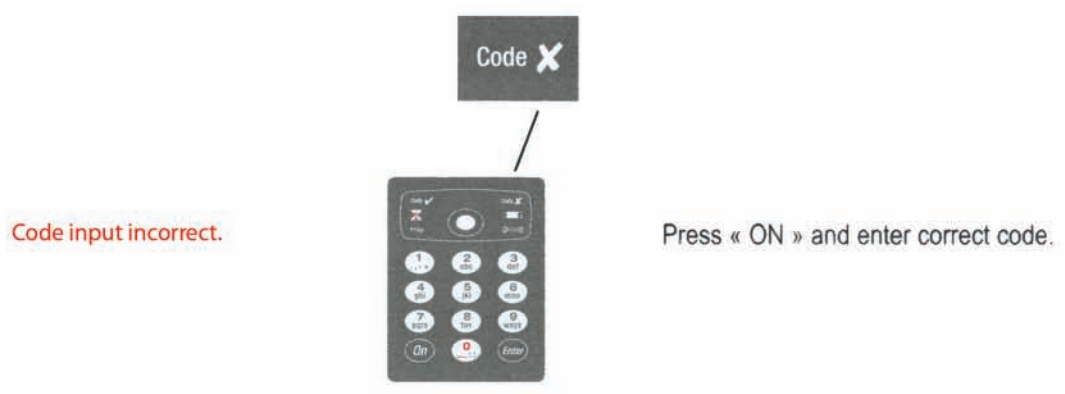

Key:

 Key function control	 Code input correct	 Code input incorrect	 Manipulation block (5 min thereafter 20 min)	 Please replace batteries	 Program mode	 Maintenance required (see technical data)

Opening the safe: