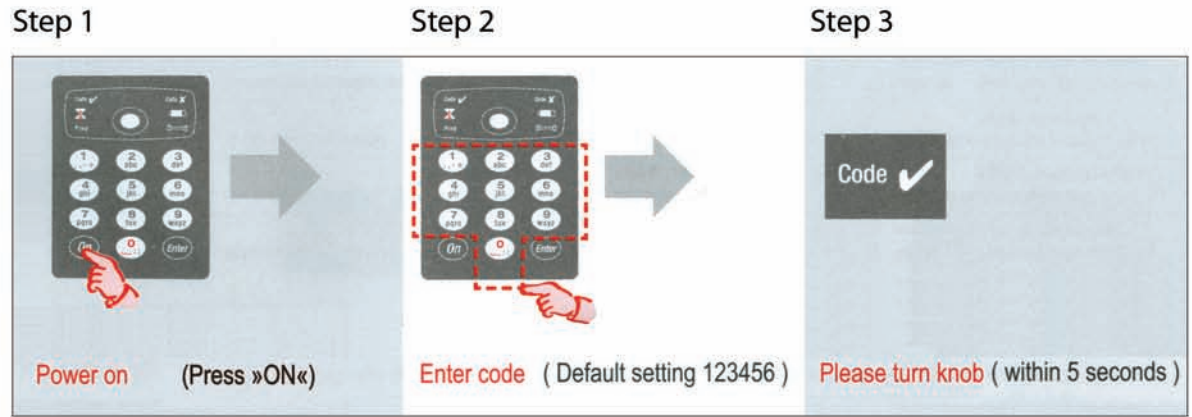

Operating Instructions

TSE Basic

Made in Germany
www.burg-waechter.de

SecuTronic Basic

Key:

 Key function control	 Code input correct	 Code input incorrect	 Manipulation block (5 min thereafter 20 min)	 Please replace batteries	 Program mode	 Maintenance required (see technical data)
---	---	---	--	--	---	---

Opening the safe:

Changing Codes:

Important

Enter code changes only with door open !

Do not enter personal data (e.g. birth date, telephone no.)

Step 1

Power on (Press »ON«)

Step 2