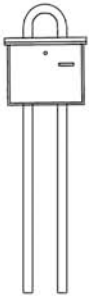

**BURG
WÄCHTER**

Examples of stainless steel letterbox group configurations

Amrum/Borkum Configuration Examples

Built-in height:
1200 mm*

Total height:
1500 mm*

Total width:
377 mm

*Measurements do not
include Inox bow

**Freestanding example with 1
letterbox and 1 stand, consisting of:**

1 x Amrum 3867 Ni
1 x Universal 150 Ni
1 x Inox bow UNI 190 Ni

Total height:
642 mm

Total width:
377 mm

**Group installation example with 2
letterboxes consisting of:**

1 x Amrum 3867 Ni
1 x Borkum 3877 Ni

Total height: 642 mm
Total width: 1151 mm

**Group installation example with 6
letterboxes consisting of:**

3 x Amrum 3867 Ni
3 x Borkum 3877 Ni

Note: When mounting Amrum side-by-side, a small gap
must be left to allow for lid opening.

Borkum Configuration Examples

Total height:
848 mm

Total width:
362 mm

**Group installation example with
2 letterboxes & 2 paperboxes
consisting of:**

2 x Borkum 3877 Ni
2 x Paper box 3820 Ni

Total height:
848 mm