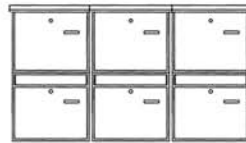

**BURG
WÄCHTER**

Examples of stainless steel letterbox group configurations

Amrum/Borkum Configuration Examples

Built-in height:
1200 mm*

Total height:
1500 mm*

Total width:
377 mm

*Measurements do not
include Inox bow

**Freestanding example with 1
letterbox and 1 stand, consisting of:**

1 x Amrum 3867 Ni
1 x Universal 150 Ni
1 x Inox bow UNI 190 Ni

Total height:
642 mm

Total width:
377 mm

**Group installation example with 2
letterboxes consisting of:**

1 x Amrum 3867 Ni
1 x Borkum 3877 Ni

Total height: 642 mm
Total width: 1151 mm

**Group installation example with 6
letterboxes consisting of:**

3 x Amrum 3867 Ni
3 x Borkum 3877 Ni

Note: When mounting Amrum side-by-side, a small gap
must be left to allow for lid opening.